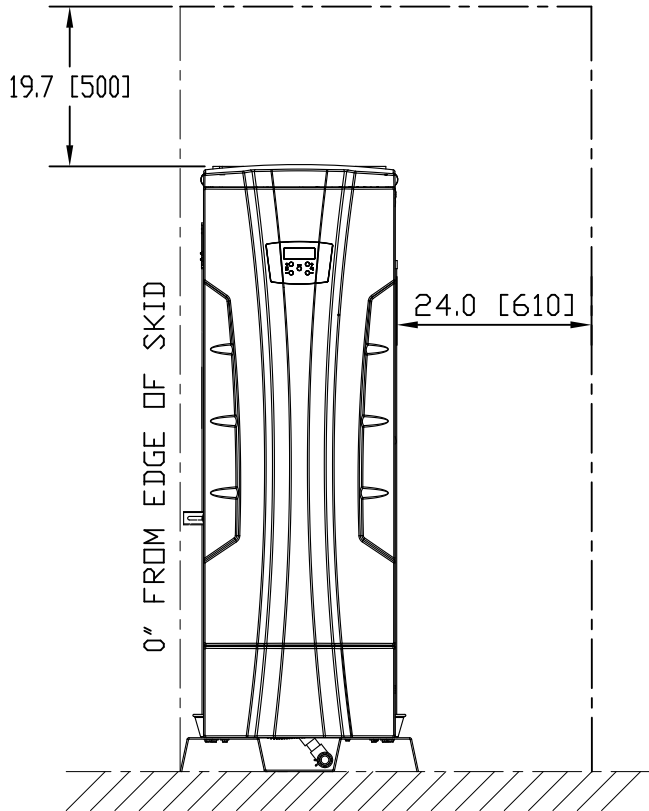

FRONT VIEW

SIDE VIEW

NOTES:

- 1) ALL DIMENSIONS SHOWN ARE IN INCHES (MILLIMETERS).
- 2) CLEARANCES SHOWN ARE RECOMMENDED SERVICE CLEARANCES, FOR SHORTER CLEARANCES CONTACT THE FACTORY.

**AERCO** INTERNATIONAL, INC.  
Blauvelt, NY 10913